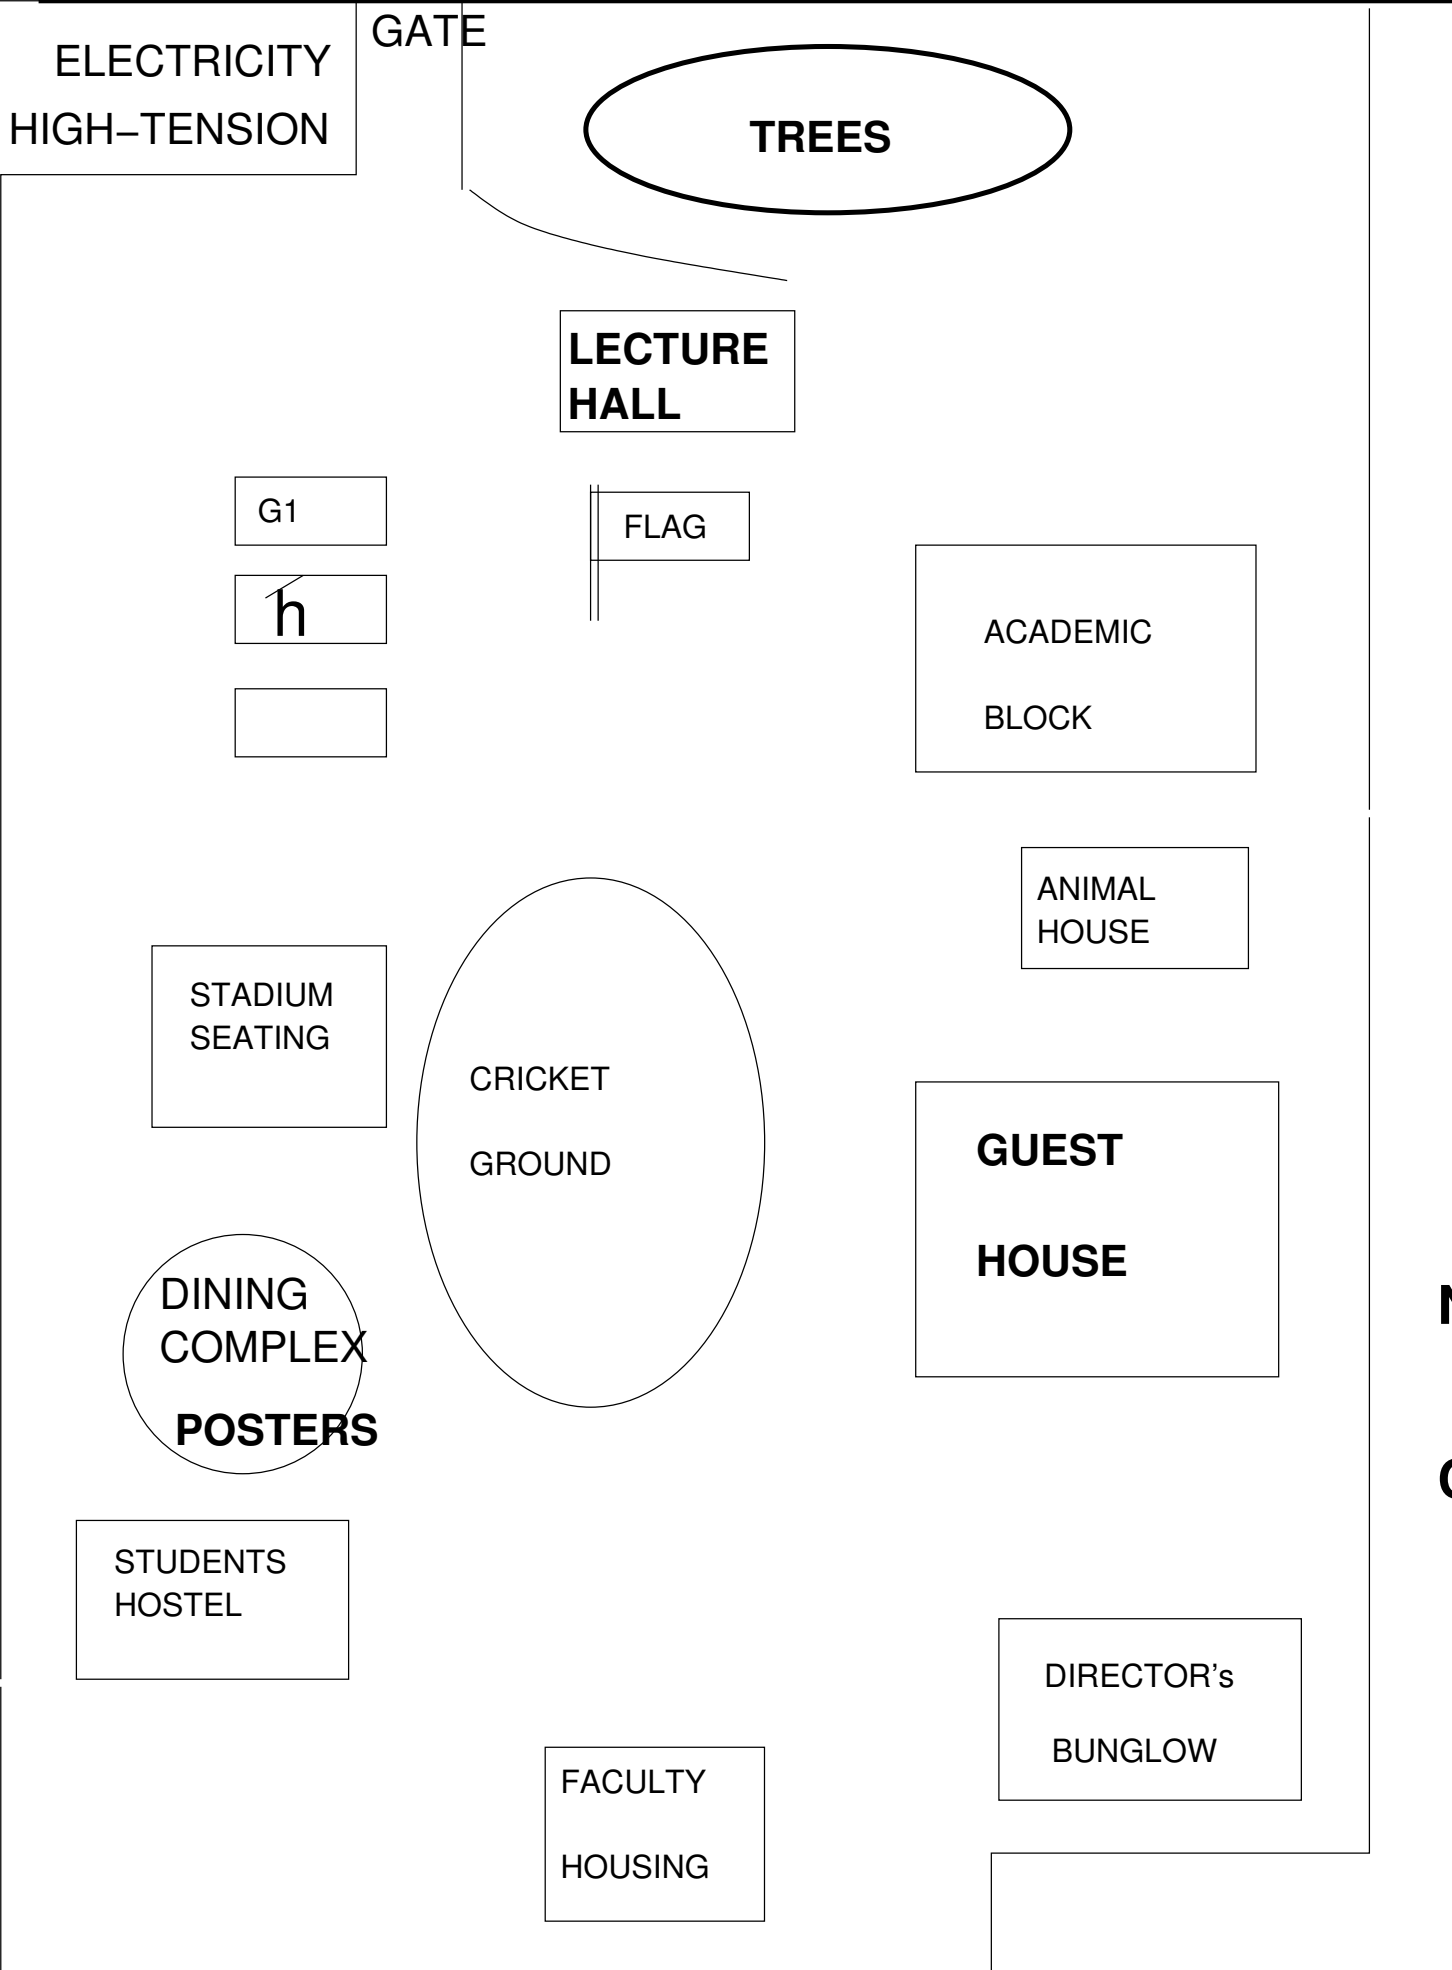

FUNKY KONA

BANER ROAD

MAP: NOT to SCALE.

N
C
L

GREEN
PARK

HOTEL
RAJWADA

ELECTRICITY
HIGH-TENSION

GATE

TREES

LECTURE
HALL

G1

FLAG

ACADEMIC
BLOCK

ANIMAL
HOUSE

STADIUM
SEATING

CRICKET
GROUND

GUEST
HOUSE

DINING
COMPLEX
POSTERS

STUDENTS
HOSTEL

FACULTY
HOUSING

DIRECTOR'S
BUNGLOW

MAIN
GATE

NCL
Shopping

Pashan Road